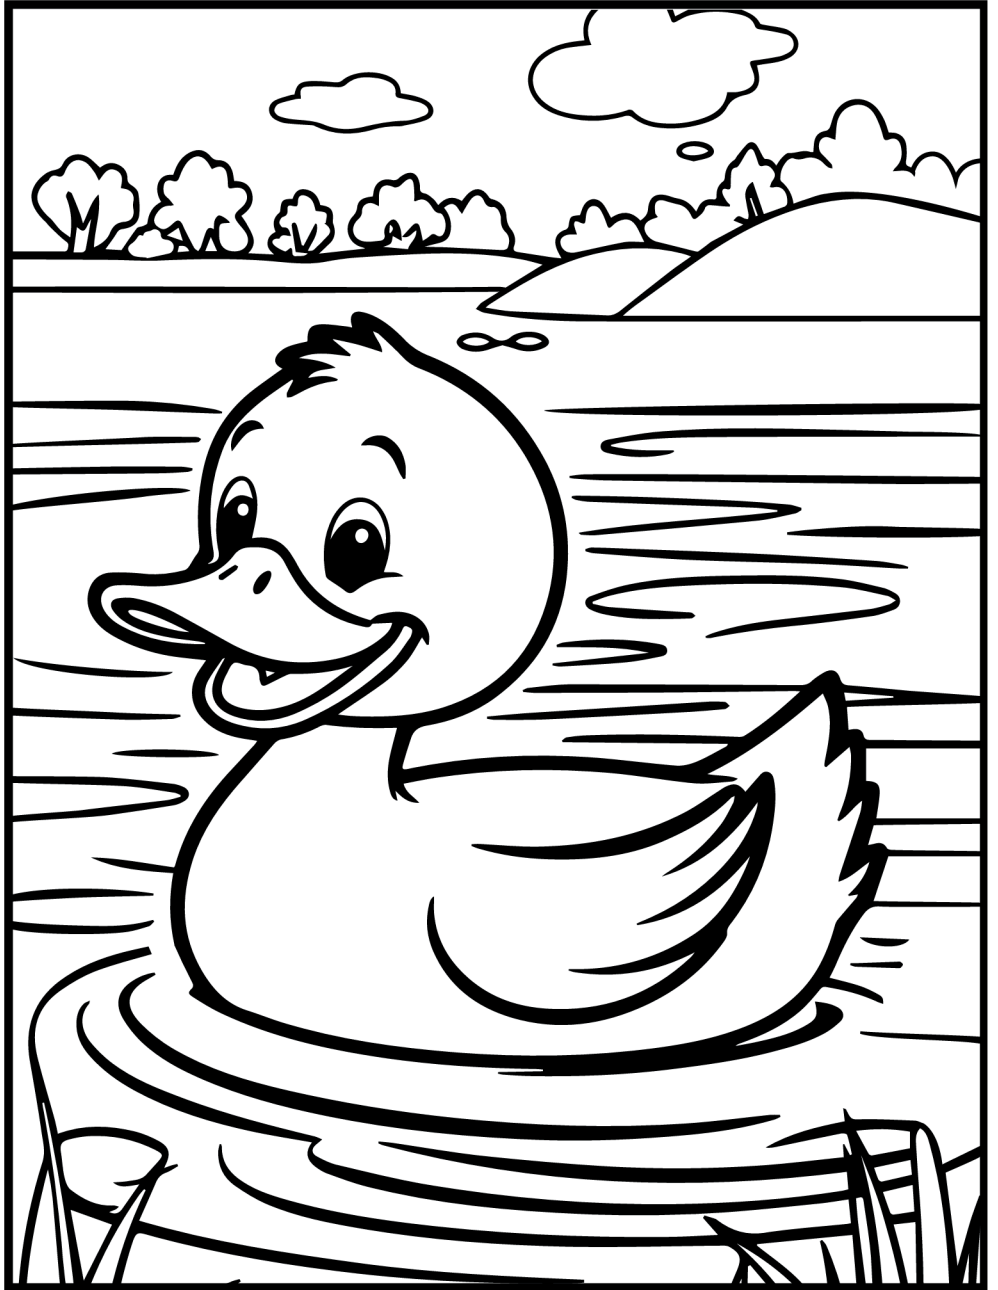

A bright yellow sun with rays is partially obscured by a large, stylized letter 'D' that has a white outline and a black fill. The sun is positioned behind the top curve of the 'D'. In the background, there are light blue clouds.

Boerderij Dieren

KLEURBOEK

Naam: _____

HEiKE  design.nl